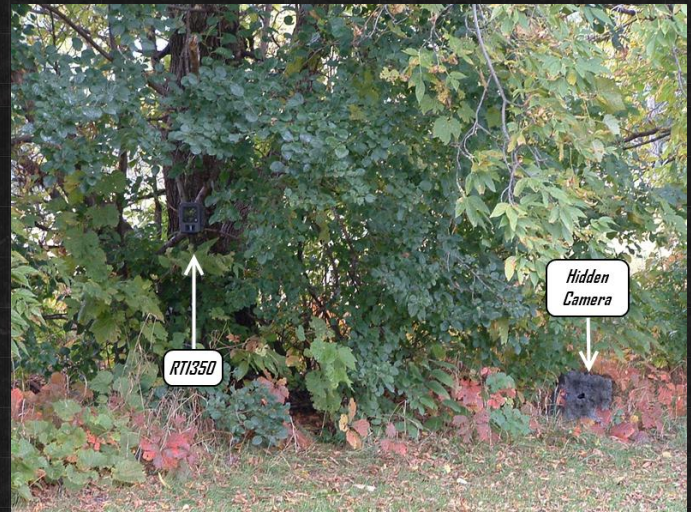

***NOW AVAILABLE!***

***RT1350 Wireless Remote Trigger & Illuminator\****

*The RT1350 is a new wireless security device from RECONYX™ that allows you to disguise or hide your RECONYX™ Surveillance Camera*

● Utilizing the RT1350 for Surveillance

- ✓ *With the wireless capability of the RT1350, your SC950 or SM750 camera can now be hidden with only the lens exposed, or it can be placed securely inside of a building or vehicle and take pictures through a window.*
- ✓ *The RT1350 remote can perform motion detection and illumination capabilities in conjunction with the camera; the camera and remote communicate wirelessly to take pictures and illuminate the scene at night.*
- ✓ *Since the remote has the appearance of a camera, it can also be used as a functional decoy. If the remote is found, the subject may know they were under surveillance but will think that they have found the camera - while the actual images are safely stored on the camera in a hidden or secure location.*

● Accessories

- ✓ **HyperFire Utility Box** - This security enclosure is designed to look like a utility box, making it virtually invisible in many industrial/urban/suburban applications. Designed for either standalone camera use or can be paired with a remote (Shown in above left image).
- ✓ **Artificial Rock** - Ultra-Realistic polyurethane rock with mounting hardware and cutout hole for lens. Allows the camera to be hidden when used in conjunction with remote. (Shown in above right image.)
- ✓ **Cable Box** - Designed for standalone camera use with or without the remote. Blends in well in urban/suburban setting to hide camera in plain view. (Shown at right.)

RECONYX™ Security products are ideal for covert surveillance in locations where no power or communication lines exist - including construction sites, boat docks, oil and gas wells, utility substations, illegal dumping sites, graffiti targets, road sides, marijuana plots, remote border areas and more.