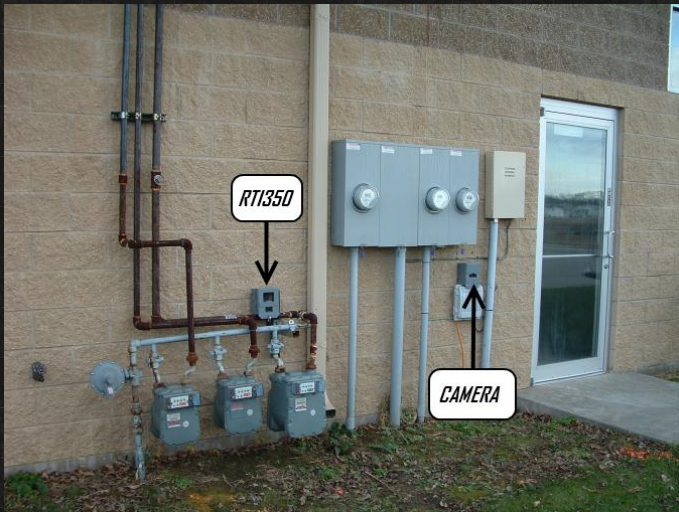

***NOW AVAILABLE!***

***RT1350 Wireless Remote Trigger & Illuminator\****

*The RT1350 is a new wireless security device from RECONYX™ that allows you to disguise or hide your RECONYX™ Surveillance Camera*

● Utilizing the RT1350 for Surveillance

- ✓ *With the wireless capability of the RT1350, your SC950 or SM750 camera can now be hidden with only the lens exposed, or it can be placed securely inside of a building or vehicle and take pictures through a window.*
- ✓ *The RT1350 remote can perform motion detection and illumination capabilities in conjunction with the camera; the camera and remote communicate wirelessly to take pictures and illuminate the scene at night.*
- ✓ *Since the remote has the appearance of a camera, it can also be used as a functional decoy. If the remote is found, the subject may know they were under surveillance but will think that they have found the camera - while the actual images are safely stored on the camera in a hidden or secure location.*

● Accessories

- ✓ **HyperFire Utility Box** - This security enclosure is designed to look like a utility box, making it virtually invisible in many industrial/urban/suburban applications. Designed for either standalone camera use or can be paired with a remote (Shown in above left image).
- ✓ **Artificial Rock** - Ultra-Realistic polyurethane rock with mounting hardware and cutout hole for lens. Allows the camera to be hidden when used in conjunction with remote. (Shown in above right image.)
- ✓ **Cable Box** - Designed for standalone camera use with or without the remote. Blends in well in urban/suburban setting to hide camera in plain view. (Shown at right.)

RECONYX™ Security products are ideal for covert surveillance in locations where no power or communication lines exist - including construction sites, boat docks, oil and gas wells, utility substations, illegal dumping sites, graffiti targets, road sides, marijuana plots, remote border areas and more.